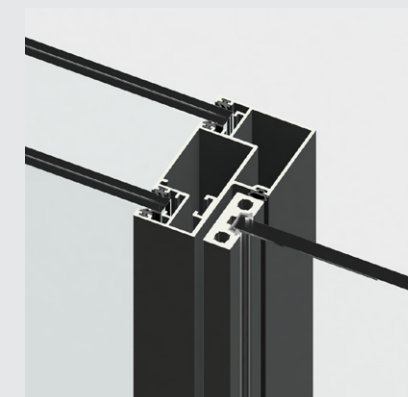

Double Glazed Partitions

Catalogue 2021

PORFYRIOS
GLASS

SYSTEM **DG10**

Double Glazed Partition

Ideal for high soundproof requirements

SYSTEM DG20

Double Glazed Partition with
Single Glass Full Frame door and hidden pivot function

SYSTEM DG30
Double Glazed Partition with
Double Glazed flush door for
maximum insulation

SYSTEM DG40
Double Glazed Partition with Sliding Door partition.
The sliding door parks inside the gap of the glass partition.