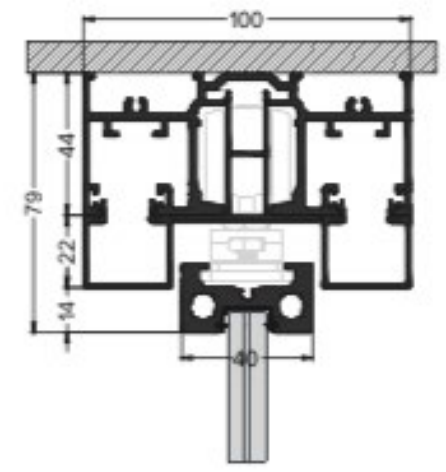

Double Glazed Partitions

Catalogue 2021

PORFYRIOS
GLASS

SYSTEM **DG10**

Double Glazed Partition

Ideal for high soundproof requirements

SYSTEM DG20

Double Glazed Partition with
Single Glass Full Frame door and hidden pivot function

SYSTEM DG30
Double Glazed Partition with
Double Glazed flush door for
maximum insulation

SYSTEM DG40
Double Glazed Partition with Sliding Door partition.
The sliding door parks inside the gap of the glass partition.