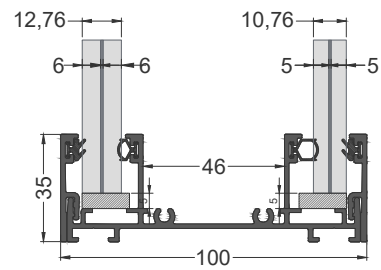

Double Glazed Partitions

Catalogue 2021

PORFYRIOS
GLASS

SYSTEM **DG10**

Double Glazed Partition

Ideal for high soundproof requirements

SYSTEM DG20

Double Glazed Partition with
Single Glass Full Frame door and hidden pivot function

SYSTEM DG30
Double Glazed Partition with
Double Glazed flush door for
maximum insulation

SYSTEM DG40
Double Glazed Partition with Sliding Door partition.
The sliding door parks inside the gap of the glass partition.