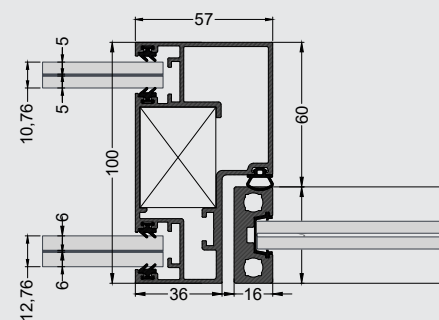

Double Glazed Partitions

Catalogue 2021

PORFYRIOS
GLASS

SYSTEM **DG10**

Double Glazed Partition

Ideal for high soundproof requirements

SYSTEM DG20

Double Glazed Partition with
Single Glass Full Frame door and hidden pivot function

SYSTEM DG30
Double Glazed Partition with
Double Glazed flush door for
maximum insulation

SYSTEM DG40
Double Glazed Partition with Sliding Door partition.
The sliding door parks inside the gap of the glass partition.