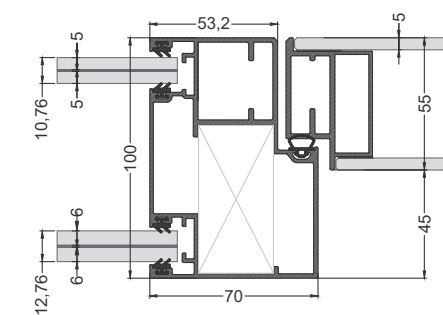

Double Glazed Partitions

Catalogue 2021

PORFYRIOS
GLASS

SYSTEM **DG10**

Double Glazed Partition

Ideal for high soundproof requirements

SYSTEM DG20

Double Glazed Partition with
Single Glass Full Frame door and hidden pivot function

SYSTEM DG30
Double Glazed Partition with
Double Glazed flush door for
maximum insulation

SYSTEM DG40
Double Glazed Partition with Sliding Door partition.
The sliding door parks inside the gap of the glass partition.